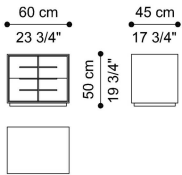

DIMENSIONS

NIGHT TABLE
2 DRAWERS
F.NOS.331.A

L 60 D 45 H 50 CM

HANDLES/DETAILS

METAL

Metal Black Chrome
- Glossy

Metal Brushed
Bronze

STRUCTURE