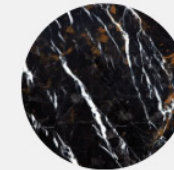

Size: 21"1/2W x 20"D x 23"1/2H

Metal

Galvanic 24k Gold Chrome Stainless Steel

Marbles

Black Kenya Marble

Black Marquinia Marble

Madagascar Black&Gold
Marble

Beige Emperador
Marble

Onyx Marble

Dark Emperador Marble

Calacatta Vagli Marble

Indian Calacatta Marble

White Carrara Marble

Grey Alpi Marble