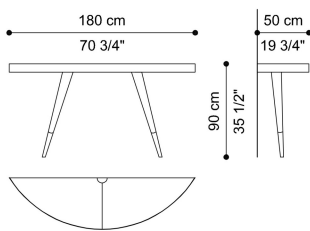

DIMENSIONS

CONSOLE
F.MAF.541.A

L 180 D 50 H 90 CM

OPTIONAL

SURCHARGE
POLYESTER FINISH ON SAHARA NOIR MARBLE TOP
F.MAF.802.AXX

TOP

MARBLE/ONYX

Marble Cat. A
Bianco Carrara -
Polished