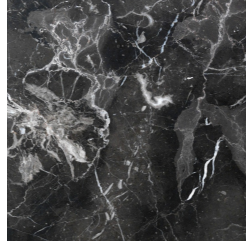

MAYFAIR
CONSOLES

GIANFRANCO
FERRE
HOME

DESCRIPTION

Structure in beech wood. Top in marble from the collection or in wood with Tay Veneered Dyed Smokey Grey finishing with metal profile in Brushed Bronze finishing.
Legs in Black Lacquered finishing with tips in Brushed Bronze Lacquered finishing.

DIMENSIONS

CONSOLE
F.MAF.541.A

L 180 D 50 H 90 CM

OPTIONAL

SURCHARGE
POLYESTER FINISH ON SAHARA NOIR MARBLE TOP
F.MAF.802.AXX

TOP

MARBLE/ONYX

Marble Cat. A
Bianco Carrara -
Polished

Marble Cat. A Black
And Gold - Polished

Marble Cat. A
Damasco - Brushed

Marble Cat. A
Emperador Dark -
Polished

Marble Cat. A Black
Marquina - Polished

Marble Cat. A
Travertino - Honed

Marble Cat. B
Sahara Noir -
Polyester Polished

WOOD

Tay Veneered Dyed
Smokey Grey - Matt

PROFILE

METAL

Metal Brushed
Bronze

LEGS

WOOD

**Black Lacquered
Wood - Semi-Glossy**