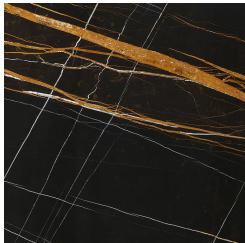

MAYFAIR
CONSOLES

GIANFRANCO
FERRE
HOME

DESCRIPTION

Structure in beech wood. Top in marble from the collection or in wood with Tay Veneered Dyed Smokey Grey finishing with metal profile in Brushed Bronze finishing.
Legs in Black Lacquered finishing with tips in Brushed Bronze Lacquered finishing.

Marble Cat. A Black
And Gold - Polished

Marble Cat. A
Damasco - Brushed

Marble Cat. A
Emperador Dark -
Polished

Marble Cat. A Black
Marquina - Polished

Marble Cat. A
Travertino - Honed

Marble Cat. B
Sahara Noir -
Polyester Polished

WOOD

Tay Veneered Dyed
Smokey Grey - Matt

PROFILE

METAL

Metal Brushed
Bronze

LEGS

WOOD

**Black Lacquered
Wood - Semi-Glossy**

TIPS

WOOD

**Brushed Bronze
Lacquered Wood**